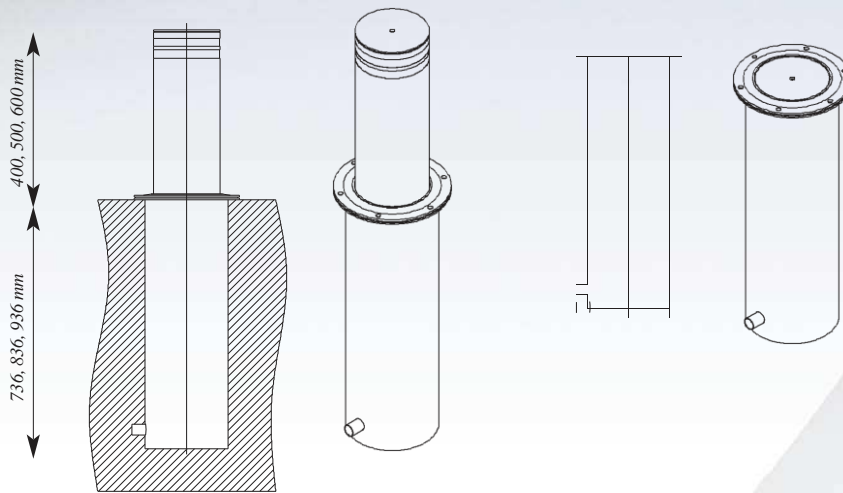

## The assembly scheme

## The technical parameters

Height of the column from the ground	400 mm	500 mm	600 mm
Diameter of the column from the ground	Ø 243	Ø 243	Ø 243
Height of the case assembled in the ground	736 mm	836 mm	936 mm
Diameter of the case assembled in the ground	Ø 304	Ø 304	Ø 304
Ending	powder coated	powder coated	powder coated
Reinforcement	220 V	220 V	220 V
Weight	48 kg	55 kg	62 kg
Index	wzxx-SLA-00-00-400	wzxx-SLA-00-00-500	wzxx-SLA-00-00-600